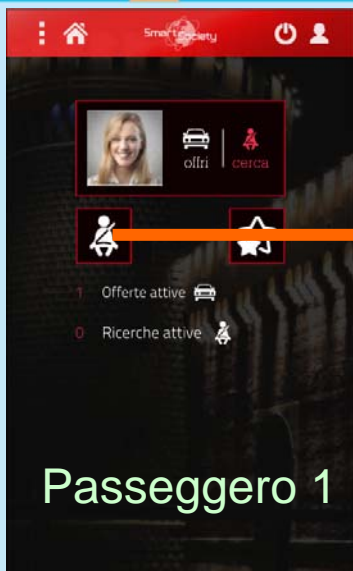

Richieste di viaggio

nuova richiesta