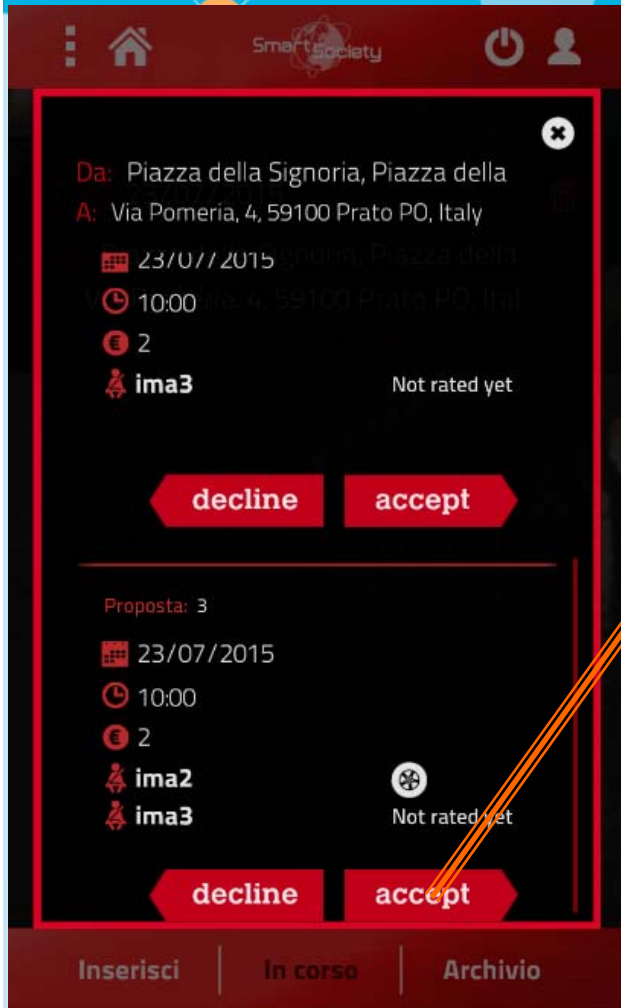

Negoziazione

Buon Viaggio!