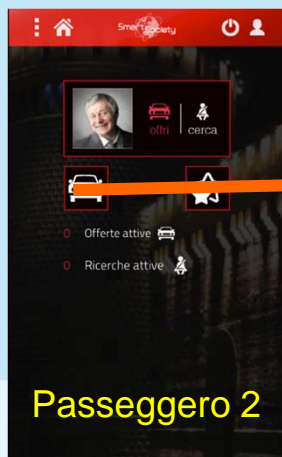

Animali Fumatori

invia

Inserisci | In corso | Archivio

NUOVA
OFFERTA
INSERITA!

Richieste di viaggio

nuova richiesta

nuova richiesta

**NUOVO PIANO
DI VIAGGIO!**

Piani di viaggio e matching utenti!

The image displays three sequential screenshots of the Smart Society mobile application interface, illustrating the travel planning and user matching process.

Left Screenshot: Shows a list of travel plans. The first plan is highlighted with a red border and an orange arrow pointing to the middle screenshot. The details for this plan are: Date: 23/07/2015; Origin: Piazza della Signoria, Piazza della; Destination: Via Pomeria, 4, 59100 Prato PO, Italy. A status bar at the bottom indicates "3 proposte 0/2 prenotate". The bottom navigation bar contains the options "Inserisci", "In corso", and "Archivio".

Middle Screenshot: Shows a detailed view of a travel proposal (Proposta: 1) for the selected plan. The details include: Date: 23/07/2015; Time: 10:00; Price: € 2; and the proposer's name: ima2. At the bottom, there are two red buttons labeled "decline" and "accept". Below this, a second proposal (Proposta: 2) is visible with details: Date: 23/07/2015; Time: 10:00; Price: € 2; and proposer: ima3. The status "Not rated yet" is shown next to ima3. An orange arrow points from the "accept" button to the user profile in the right screenshot.