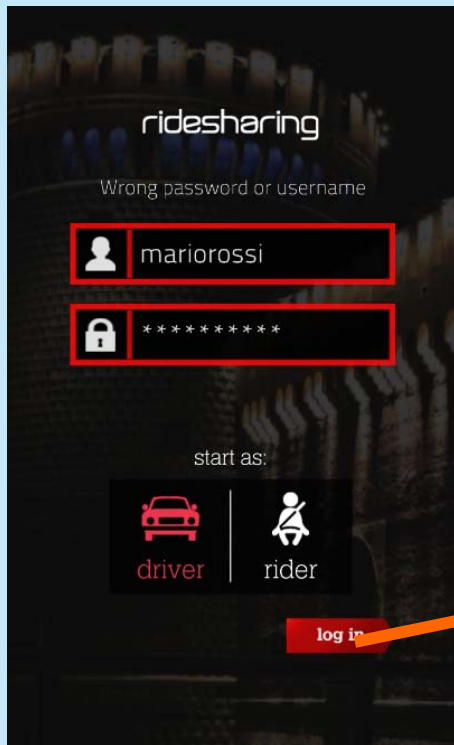

HOME

OFFERTE DI VIAGGIO