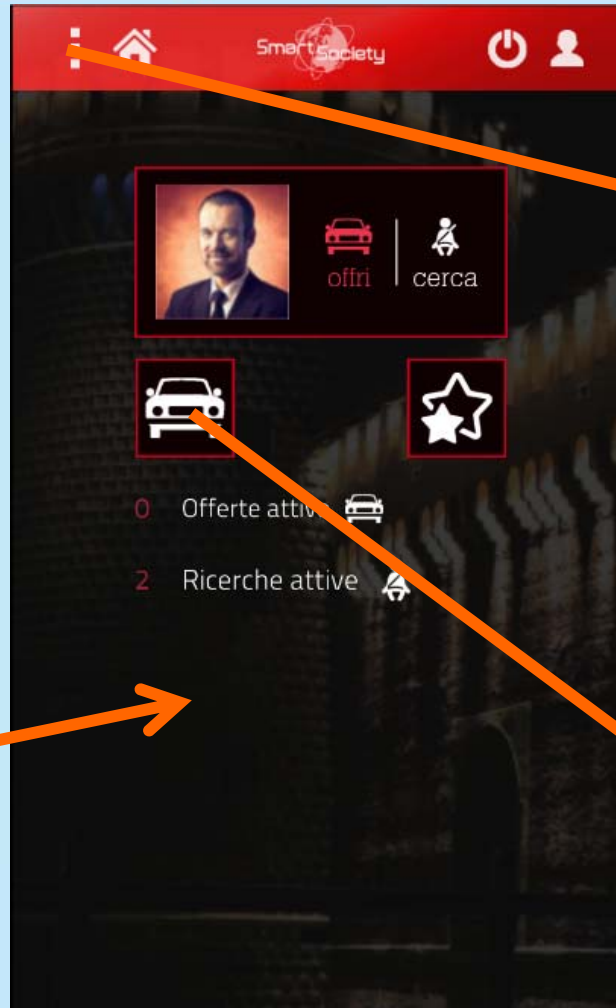

HOME

OFFERTE DI VIAGGIO