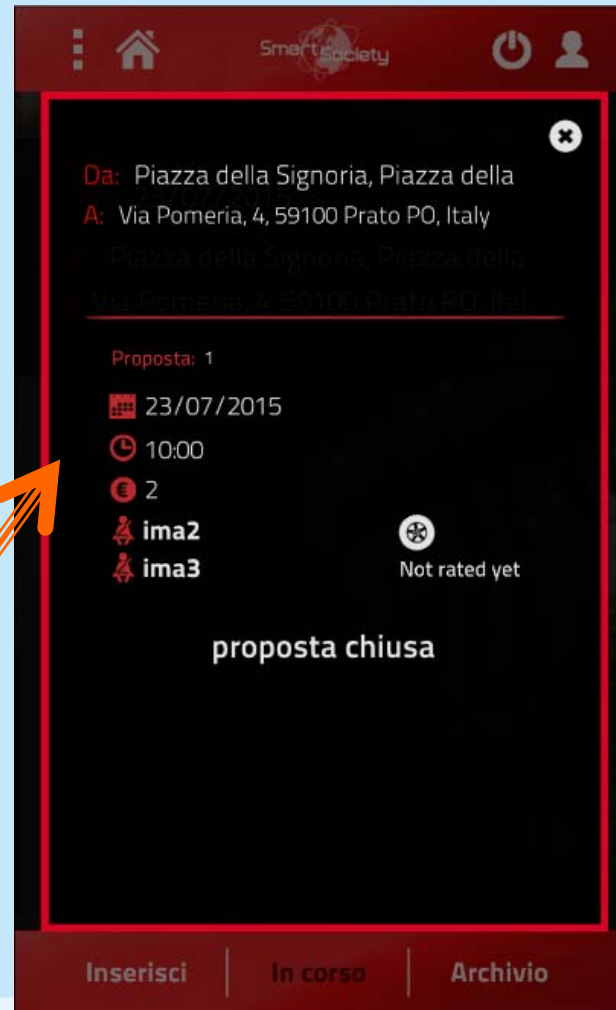

Negoziazione

Buon Viaggio!