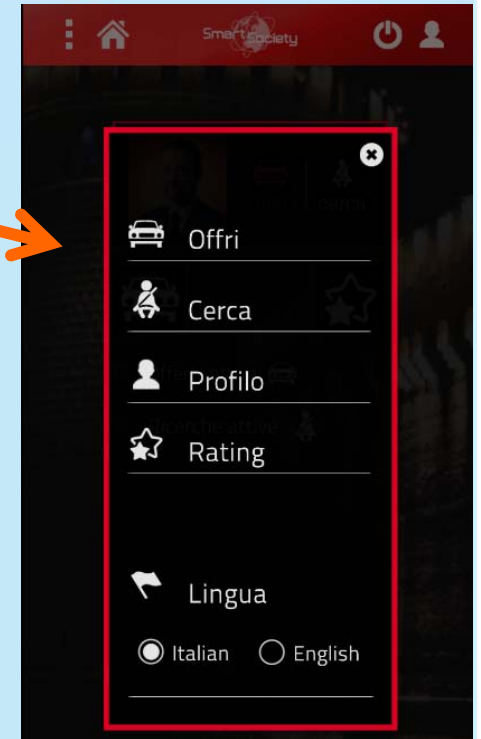

HOME

OFFERTE DI VIAGGIO